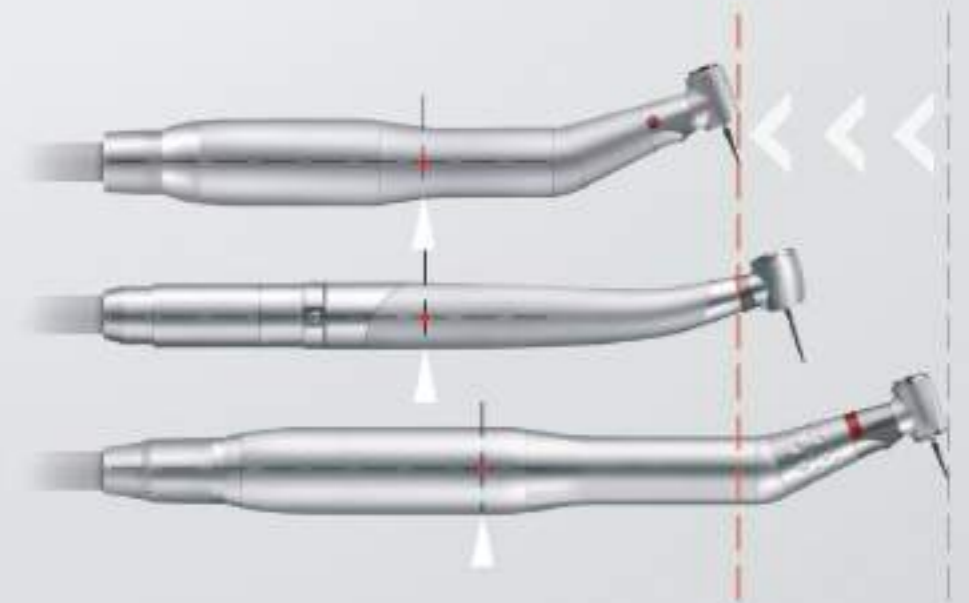

BIEN-AIR MICRO-SERIES. UP TO 30 PERCENT SHORTER AND 23 PERCENT LIGHTER.

The MCX-LED motor is significantly smaller and lighter than conventional models. Use it with Micro-Series instruments for a micromotor/instrument assembly that is shorter than a turbine, guaranteeing optimal balance and reduced hand fatigue.

Micro-Series Combination

Turbine

Standard Combination